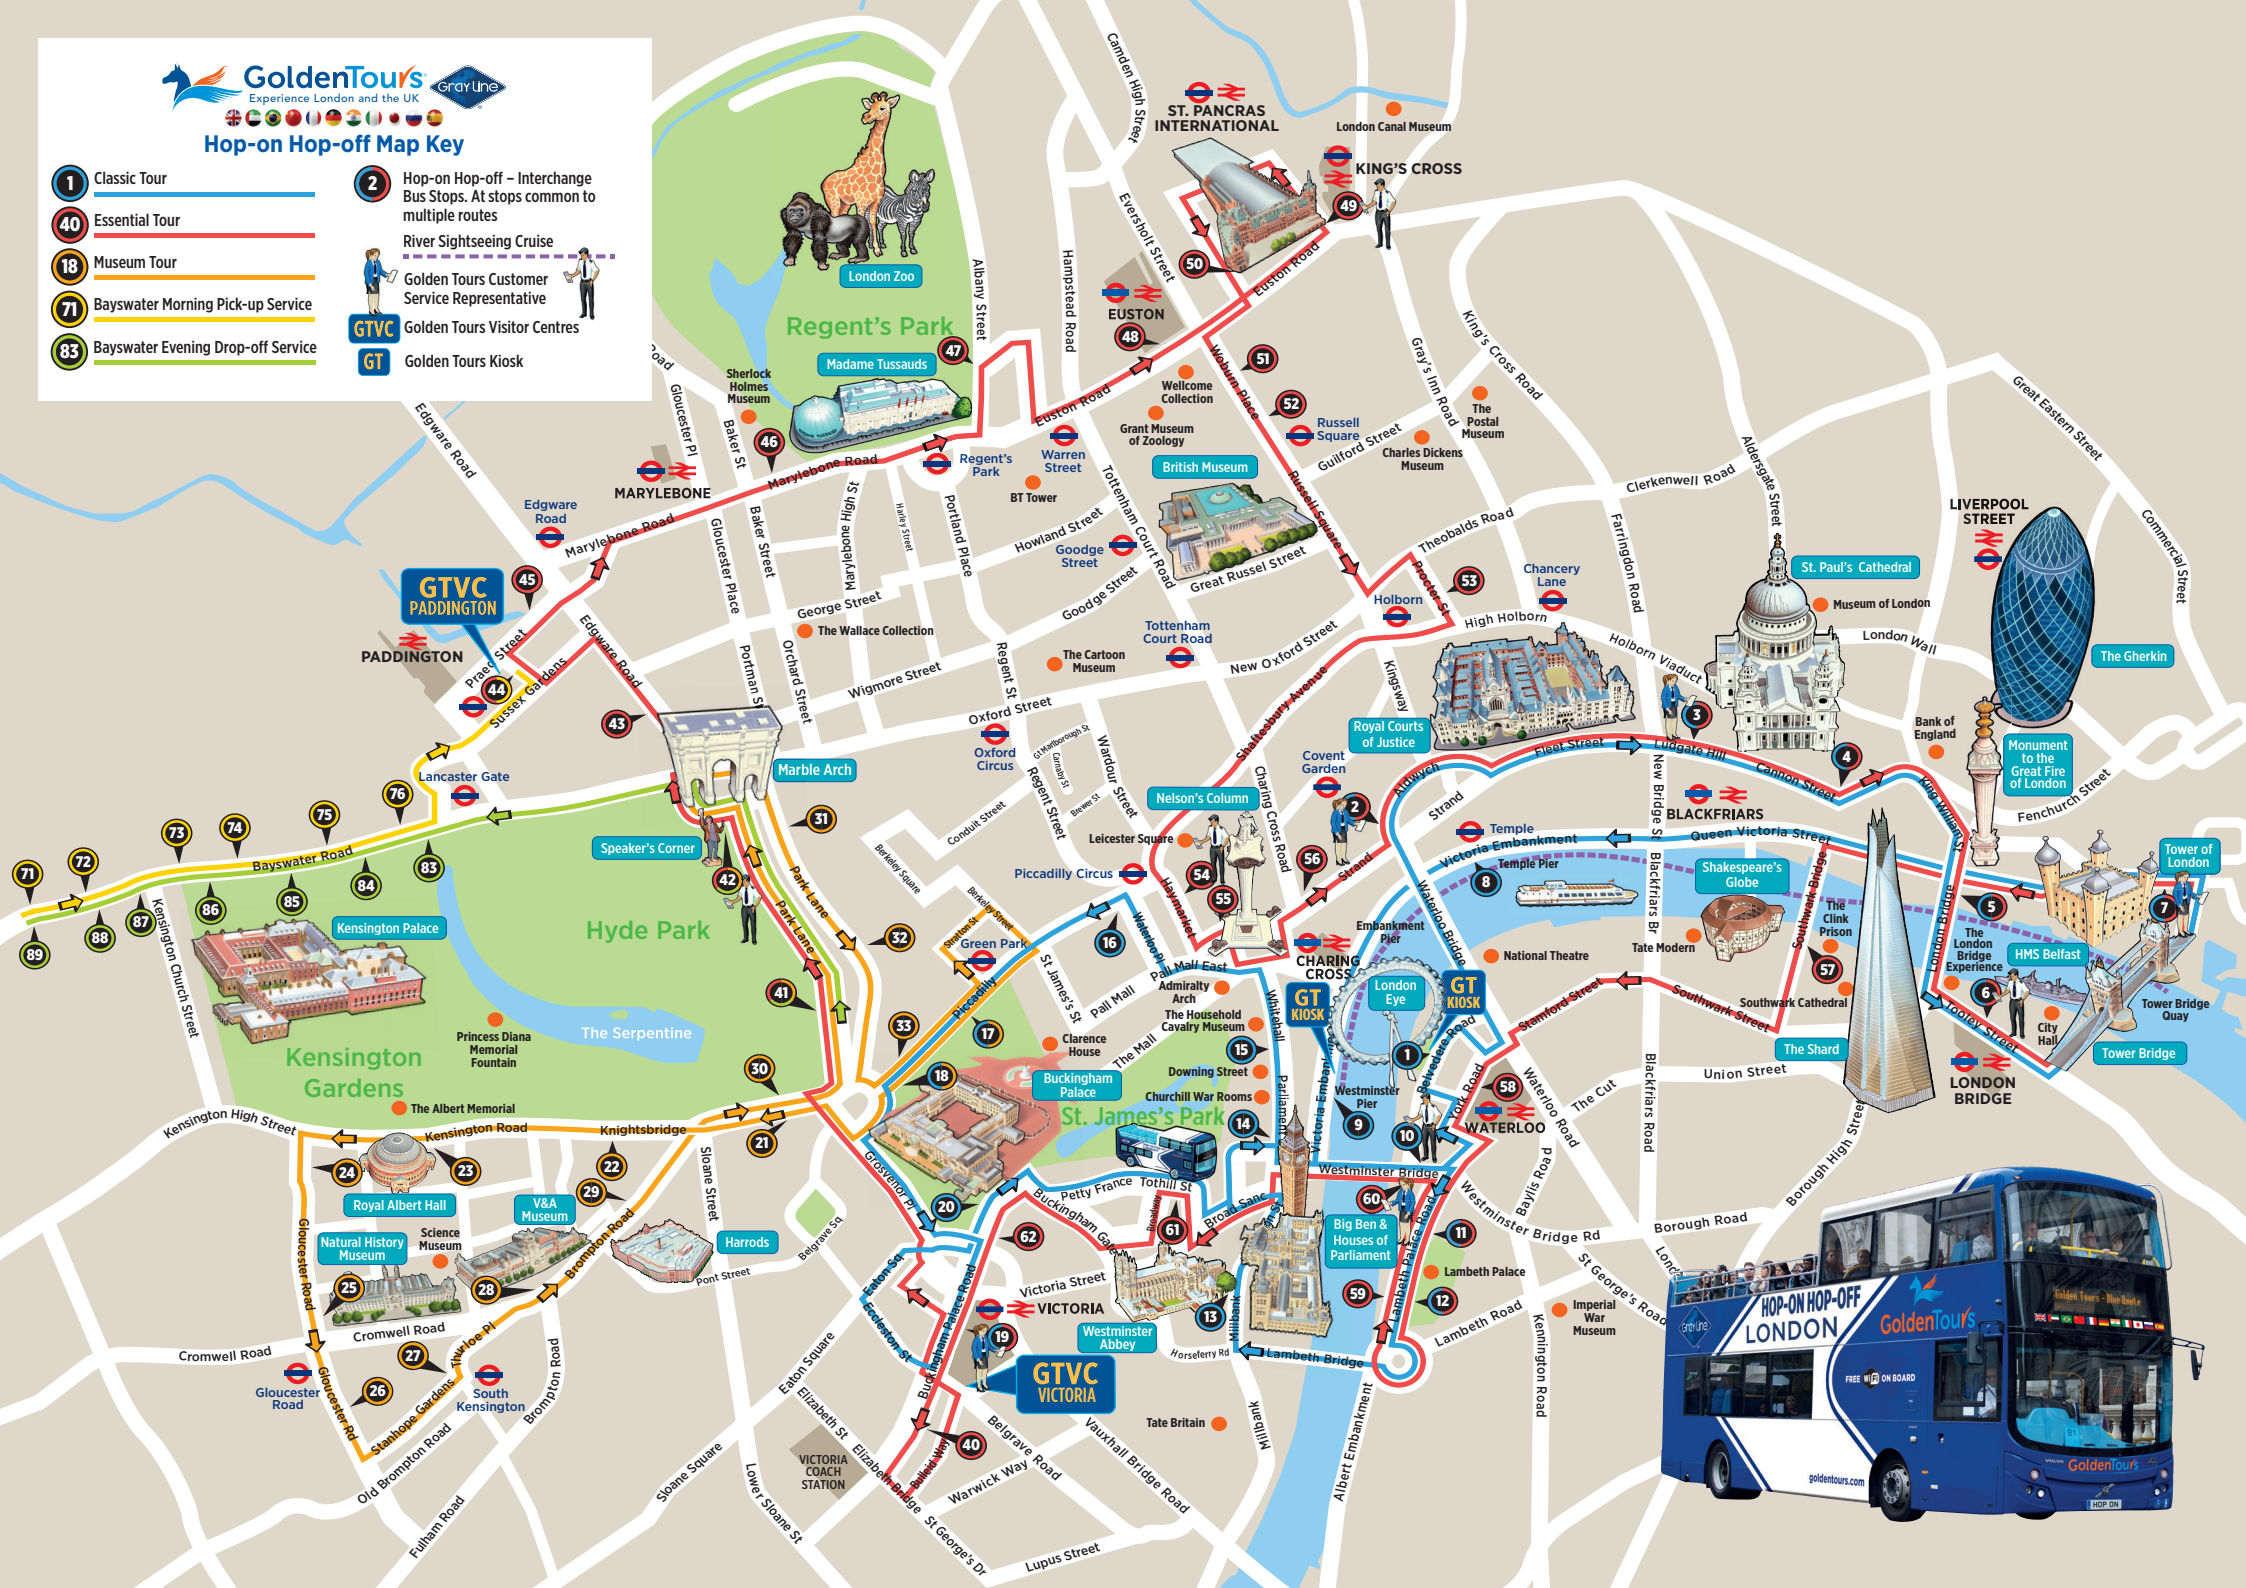

Hop-on Hop-off Map Key

- **1** Classic Tour
- **40** Essential Tour
- **18** Museum Tour
- **71** Bayswater Morning Pick-up Service
- **83** Bayswater Evening Drop-off Service
- **2** Hop-on Hop-off - Interchange Bus Stops. At stops common to multiple routes
- River Sightseeing Cruise
- Golden Tours Customer Service Representative
- **GTV** Golden Tours Visitor Centres
- **GT** Golden Tours Kiosk